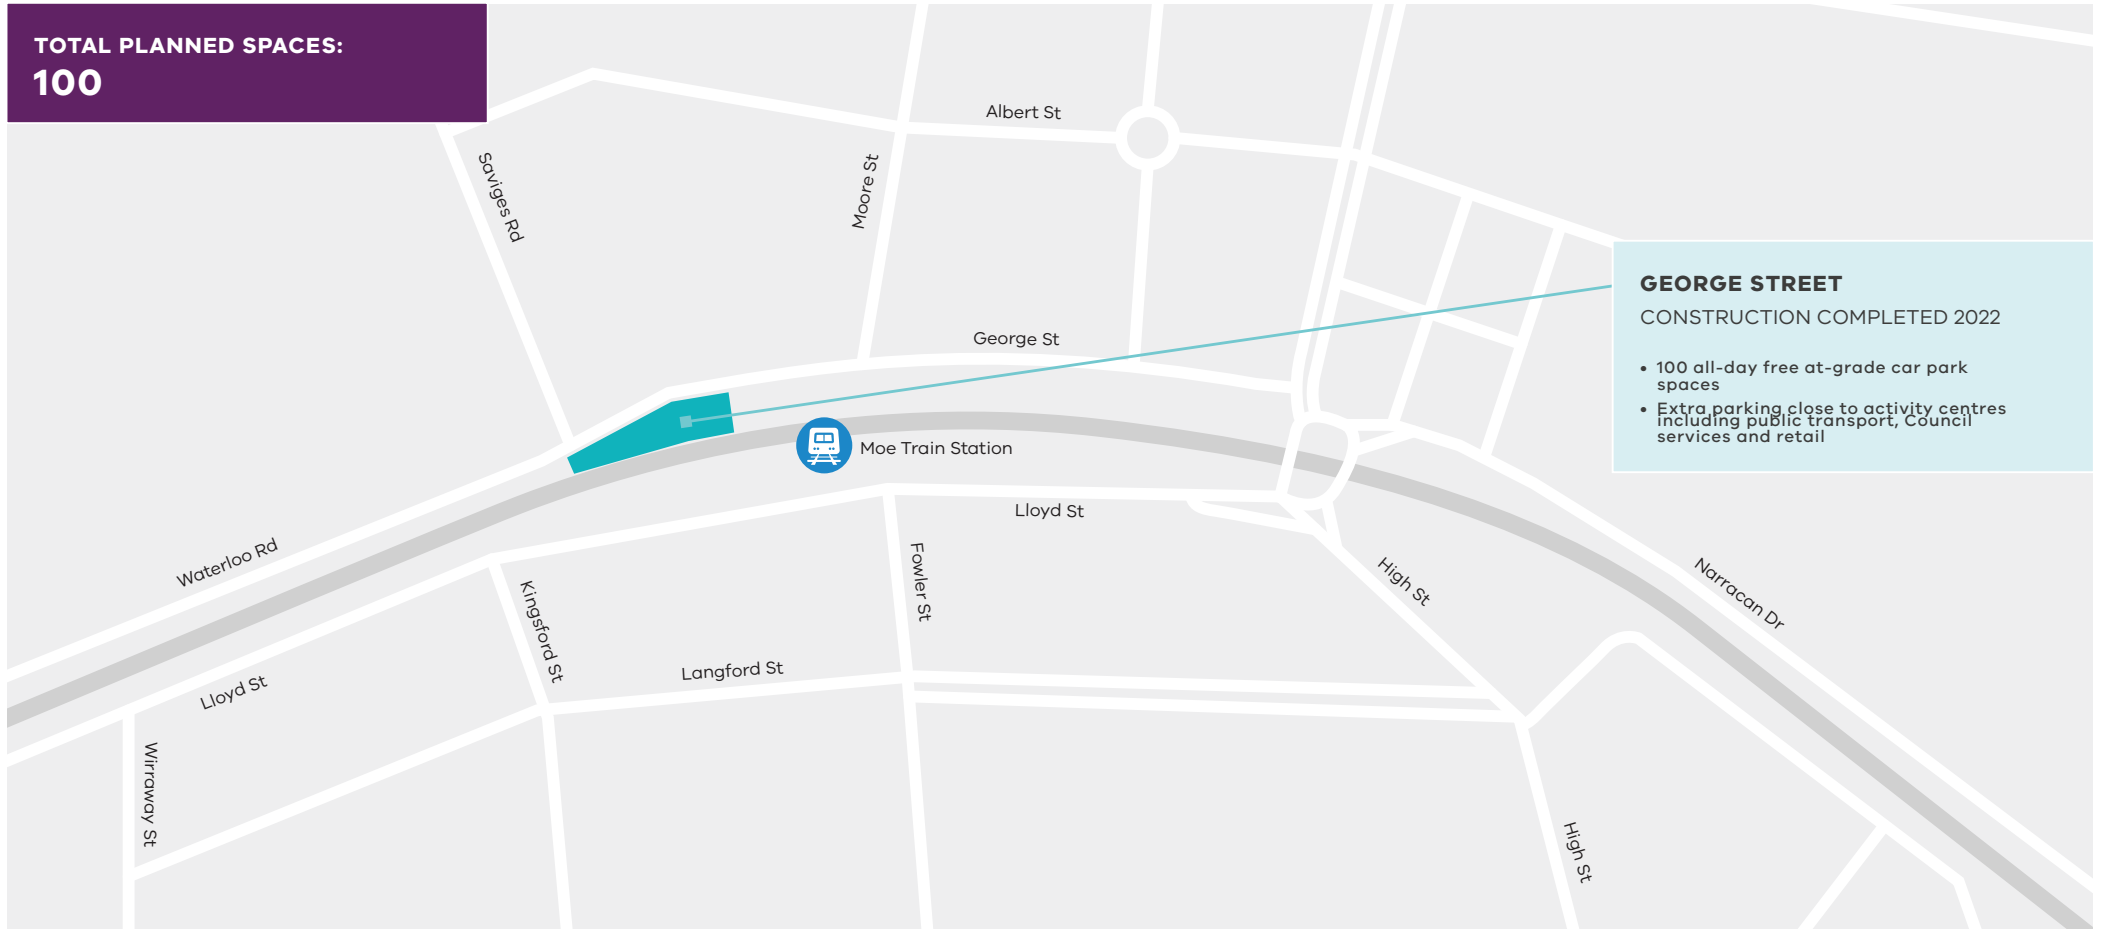

MOE

Regional Car Parks Fund

TOTAL PLANNED SPACES:
100

The Regional Car Parks Fund is a Victorian Government initiative.

Local project partners:

**REGIONAL
DEVELOPMENT VICTORIA**