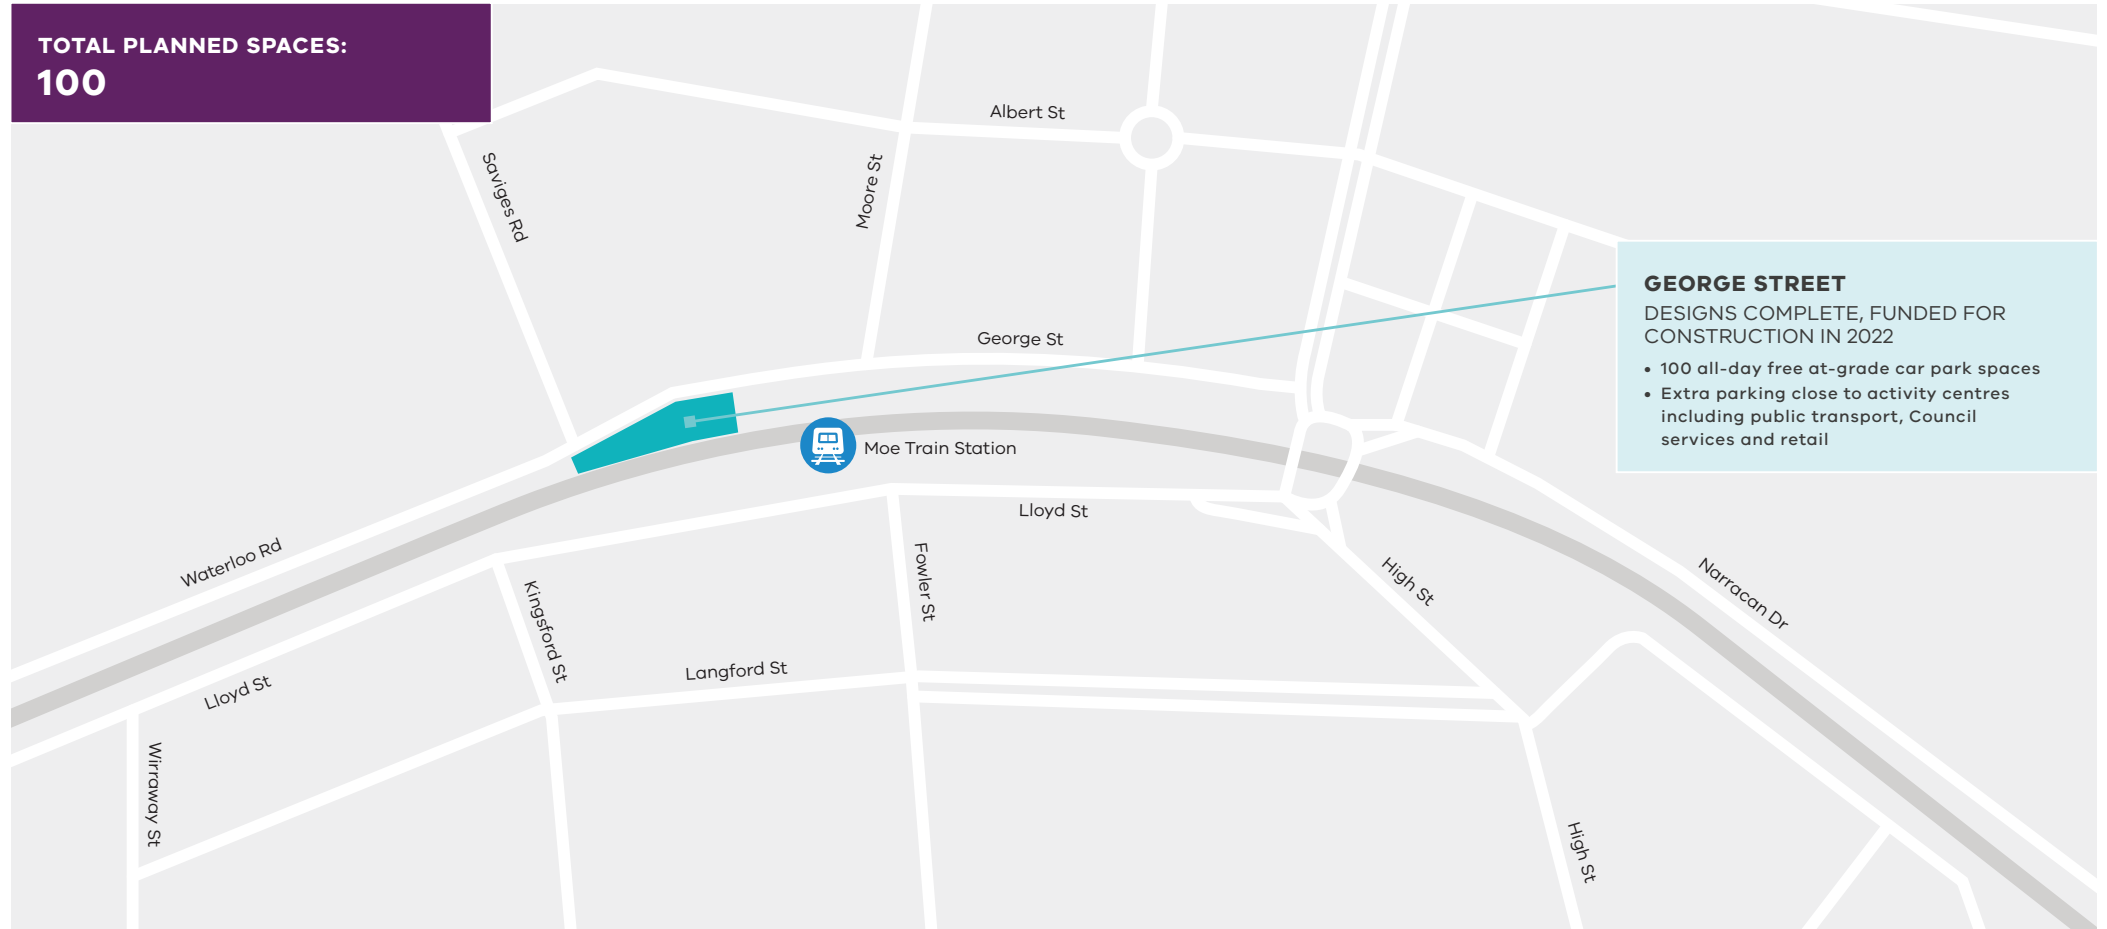

MOE

Regional Car Parks Fund

TOTAL PLANNED SPACES:
100

The Regional Car Parks Fund is a Victorian Government initiative.

Local project partners:

**REGIONAL
DEVELOPMENT VICTORIA**